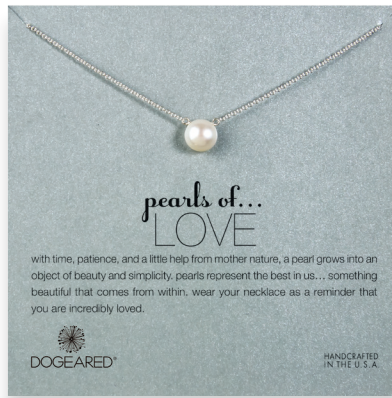

DOGEARED®

BEST of the BEST

all styles
SHIP in
72
hours

True style is timeless and your DOGEARED® favorites are always in demand.

pearls of...BEAUTY necklace

pearls of...LOVE necklace

pearls of...FRIENDSHIP necklace

pearls of...SUCCESS necklace

pearls of...WISDOM necklace

pearls of...HAPPINESS necklace

- sterling silver 16" small pearl necklace \$17
- gold dipped 16" small pearl necklace \$21
- sterling silver 18" large pearl necklace \$19
- gold dipped 18" large pearl necklace \$22