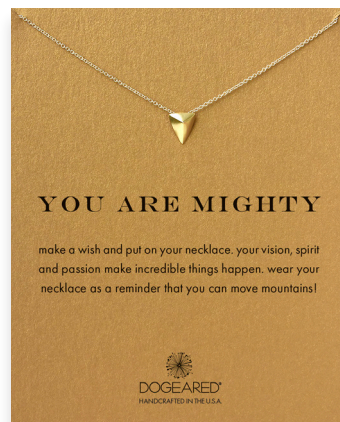

all is well
hamsa necklace, 16"
sterling silver \$23 gold dipped \$28

friendship
smooth anchor necklace, 16"
sterling silver \$23 gold dipped \$28

good luck
elephant necklace, 16"
sterling silver \$23 gold dipped \$28

guardian angel
angel wings necklace, 16"
sterling silver \$23 gold dipped \$28

light as a feather
feather necklace, 16"
sterling silver \$23 gold dipped \$28

lucky horseshoe
horseshoe necklace, 16"
sterling silver \$23 gold dipped \$28

one in a million
sand dollar necklace, 16"
sterling silver \$23 gold dipped \$28

wish
teeny wishbone necklace, 16"
sterling silver \$23 gold dipped \$28

you are mighty
pyramid necklace, 16"
sterling silver \$23 gold dipped \$28