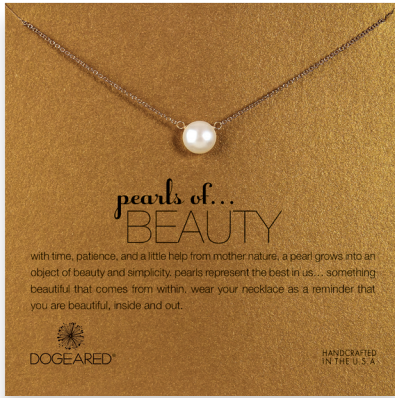

the circle necklace, 16"
 sterling silver \$24
 gold dipped \$28

whispers sideways cross necklace
 sterling silver 16" / \$27 or 18" / \$27
 gold dipped 16" / \$30 or 18" / \$30

3 wishes stardust bead necklace, 18"
 sterling silver chain/gold dipped stardust beads \$22
 gold dipped chain/sterling silver stardust beads \$25
 gold dipped chain/sterling silver gold dipped,
 sterling silver & rose gold dipped stardust beads \$25

DOGEARED®

BEST of the BEST

all styles
SHIP in
72
hours

True style is timeless and your DOGEARED® favorites are always in demand.

pearls of...BEAUTY necklace

pearls of...LOVE necklace

pearls of...FRIENDSHIP necklace

pearls of...SUCCESS necklace

pearls of...WISDOM necklace

pearls of...HAPPINESS necklace

- sterling silver 16" small pearl necklace \$17
- gold dipped 16" small pearl necklace \$21
- sterling silver 18" large pearl necklace \$19
- gold dipped 18" large pearl necklace \$22