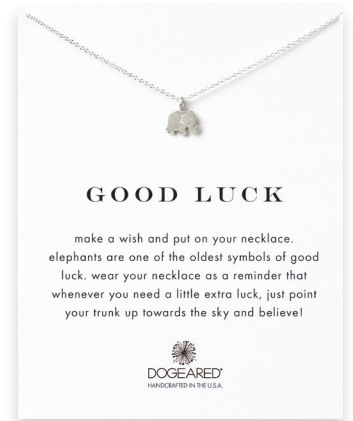

DOGEARED®

BEST of the BEST

all styles
SHIP in
72
hours

True style is timeless and your DOGEARED® favorites are always in demand.

accomplish magnificent things
starburst necklace, 16"
sterling silver \$23 gold dipped \$28

all is well
hamsa necklace, 16"
sterling silver \$23 gold dipped \$28

friendship
smooth anchor necklace, 16"
sterling silver \$23 gold dipped \$28

good luck
elephant necklace, 16"
sterling silver \$23 gold dipped \$28

guardian angel
angel wings necklace, 16"
sterling silver \$23 gold dipped \$28

light as a feather
feather necklace, 16"
sterling silver \$23 gold dipped \$28

lucky horseshoe
horseshoe necklace, 16"
sterling silver \$23 gold dipped \$28

one in a million
sand dollar necklace, 16"
sterling silver \$23 gold dipped \$28

wish
teeny wishbone necklace, 16"
sterling silver \$23 gold dipped \$28

you are mighty
pyramid necklace, 16"
sterling silver \$23 gold dipped \$28