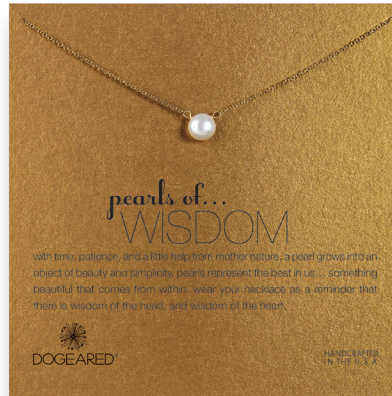

DOGEARED®

BEST of the BEST

all styles
SHIP in
72
hours

True style is timeless and your DOGEARED® favorites are always in demand.

pearls of...BEAUTY necklace

pearls of...LOVE necklace

pearls of...FRIENDSHIP necklace

pearls of...SUCCESS necklace

pearls of...WISDOM necklace

pearls of...HAPPINESS necklace

- sterling silver 16" small pearl necklace \$17
- gold dipped 16" small pearl necklace \$21
- sterling silver 18" large pearl necklace \$19
- gold dipped 18" large pearl necklace \$22