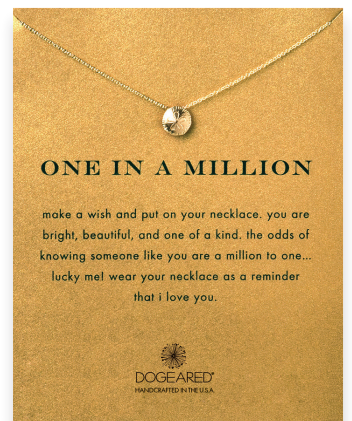

all is well
hamsa necklace, 16"
sterling silver \$23 gold dipped \$28

friendship
smooth anchor necklace, 16"
sterling silver \$23 gold dipped \$28

good luck
elephant necklace, 16"
sterling silver \$23 gold dipped \$28

guardian angel
angel wings necklace, 16"
sterling silver \$23 gold dipped \$28

light as a feather
feather necklace, 16"
sterling silver \$23 gold dipped \$28

lucky horseshoe
horseshoe necklace, 16"
sterling silver \$23 gold dipped \$28

one in a million
sand dollar necklace, 16"
sterling silver \$23 gold dipped \$28

wish
teeny wishbone necklace, 16"
sterling silver \$23 gold dipped \$28

you are mighty
pyramid necklace, 16"
sterling silver \$23 gold dipped \$28