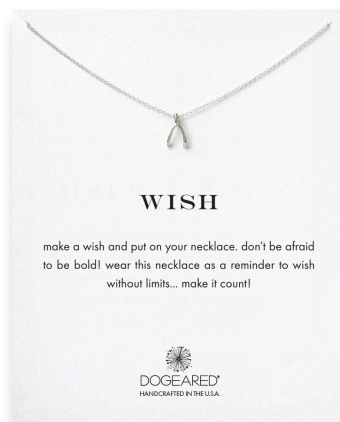

guardian angel
angel wings necklace, 16"
sterling silver \$23 gold dipped \$28

light as a feather
feather necklace, 16"
sterling silver \$23 gold dipped \$28

lucky horseshoe
horseshoe necklace, 16"
sterling silver \$23 gold dipped \$28

one in a million
sand dollar necklace, 16"
sterling silver \$23 gold dipped \$28

wish
teeny wishbone necklace, 16"
sterling silver \$23 gold dipped \$28

you are mighty
pyramid necklace, 16"
sterling silver \$23 gold dipped \$28