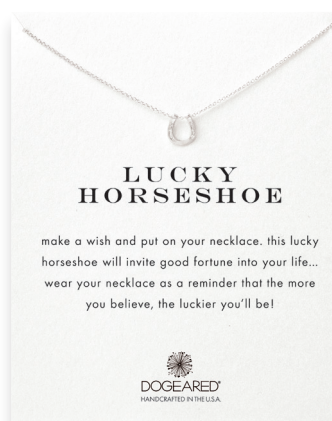

all is well
hamsa necklace, 16"
sterling silver \$23 gold dipped \$28

friendship
smooth anchor necklace, 16"
sterling silver \$23 gold dipped \$28

good luck
elephant necklace, 16"
sterling silver \$23 gold dipped \$28

guardian angel
angel wings necklace, 16"
sterling silver \$23 gold dipped \$28

light as a feather
feather necklace, 16"
sterling silver \$23 gold dipped \$28

lucky horseshoe
horseshoe necklace, 16"
sterling silver \$23 gold dipped \$28

one in a million
sand dollar necklace, 16"
sterling silver \$23 gold dipped \$28

wish
teeny wishbone necklace, 16"
sterling silver \$23 gold dipped \$28

you are mighty
pyramid necklace, 16"
sterling silver \$23 gold dipped \$28