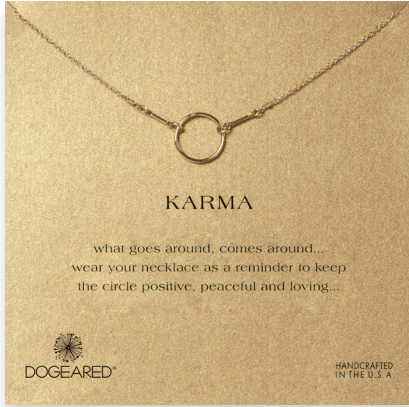

SUBTOTAL	_____
SHIPPING	_____
TOTAL	_____

SIGNATURE _____

DOGEARED®
BEST
of the **BEST**

all styles
SHIP in
72
 hours

True style is timeless and your DOGEARED® favorites are always in demand.

karma necklace
 sterling silver 16" / \$27 or 18" / \$30
 gold dipped 16" / \$35 or 18" / \$38