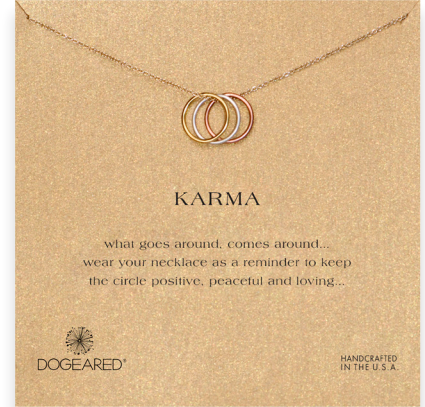

SUBTOTAL	_____
SHIPPING	_____
TOTAL	_____

SIGNATURE _____

DOGEARED®
BEST
of the **BEST**

all styles
SHIP in
72
 hours

True style is timeless and your DOGEARED® favorites are always in demand.

karma necklace
 sterling silver 16" / \$27 or 18" / \$30
 gold dipped 16" / \$35 or 18" / \$38

medium sparkle karma necklace, 18"
 sterling silver \$28
 gold dipped \$35

triple karma ring necklace, 18"
 sterling silver \$29 gold dipped \$32
 gold dipped/gold dipped,
 sterling silver, rose gold dipped rings \$32