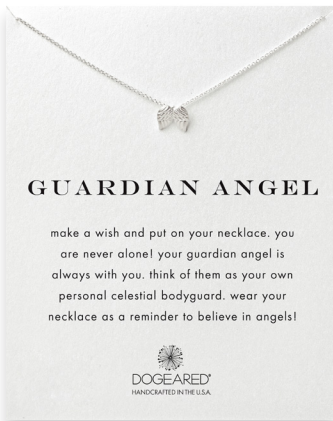

all is well
hamsa necklace, 16"
sterling silver \$23 gold dipped \$28

friendship
smooth anchor necklace, 16"
sterling silver \$23 gold dipped \$28

good luck
elephant necklace, 16"
sterling silver \$23 gold dipped \$28