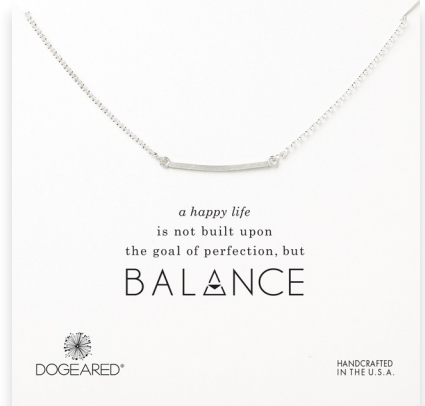

SUBTOTAL	_____
SHIPPING	_____
TOTAL	_____

SIGNATURE _____

DOGEARED®
BEST
of the **BEST**

all styles
SHIP in
72
 hours

True style is timeless and your DOGEARED® favorites are always in demand.

karma necklace
 sterling silver 16" / \$27 or 18" / \$30
 gold dipped 16" / \$35 or 18" / \$38

medium sparkle karma necklace, 18"
 sterling silver \$28
 gold dipped \$35

triple karma ring necklace, 18"
 sterling silver \$29 gold dipped \$32
 gold dipped/gold dipped,
 sterling silver, rose gold dipped rings \$32

tiny sparkle karma necklace, 18"
 gold dipped, sterling silver, rose gold
 dipped, charcoal sterling dipped \$27

infinite love necklace, 16"
 sterling silver \$24
 gold dipped \$29

balance medium square bar necklace, 18"
 sterling silver \$35
 gold dipped \$38