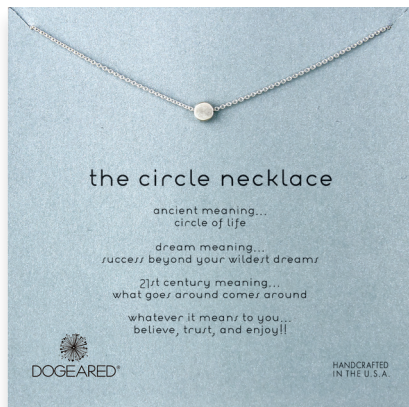

SUBTOTAL	_____
SHIPPING	_____
TOTAL	_____

SIGNATURE _____

DOGEARED®
BEST
of the **BEST**

all styles
SHIP in
72
 hours

True style is timeless and your DOGEARED® favorites are always in demand.

karma necklace
 sterling silver 16" / \$27 or 18" / \$30
 gold dipped 16" / \$35 or 18" / \$38

medium sparkle karma necklace, 18"
 sterling silver \$28
 gold dipped \$35

triple karma ring necklace, 18"
 sterling silver \$29 gold dipped \$32
 gold dipped/gold dipped,
 sterling silver, rose gold dipped rings \$32

tiny sparkle karma necklace, 18"
 gold dipped, sterling silver, rose gold
 dipped, charcoal sterling dipped \$27

infinite love necklace, 16"
 sterling silver \$24
 gold dipped \$29

balance medium square bar necklace, 18"
 sterling silver \$35
 gold dipped \$38